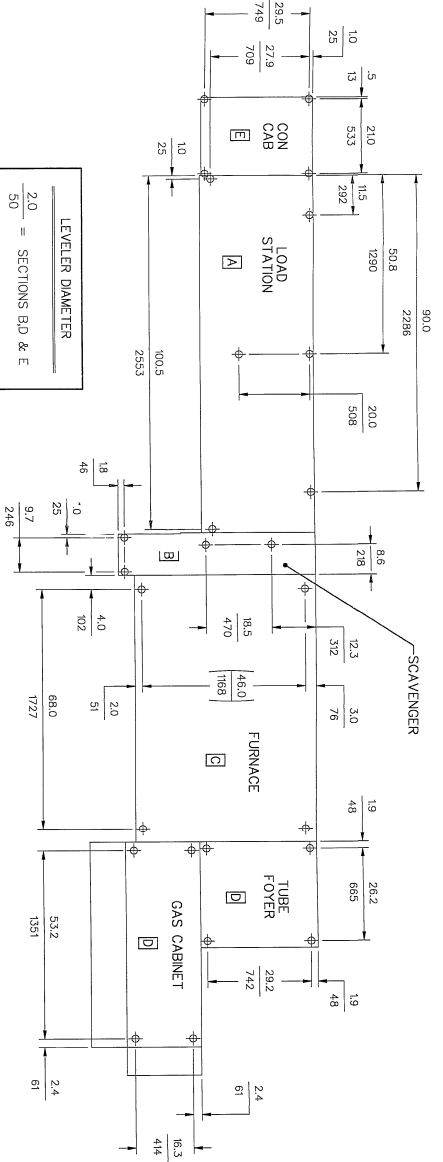

LEGEND		WEIGHT (LBS)
A	LOADING STATION	3000
B	SCAVENGER	4500
C	FURNACE	2500
D	GAS CABINET	1000
E	CON CAB	700

LEVELING LEG LOCATIONS
(POINT LOADING)

DOOR SWING / COMPONENT ACCESS